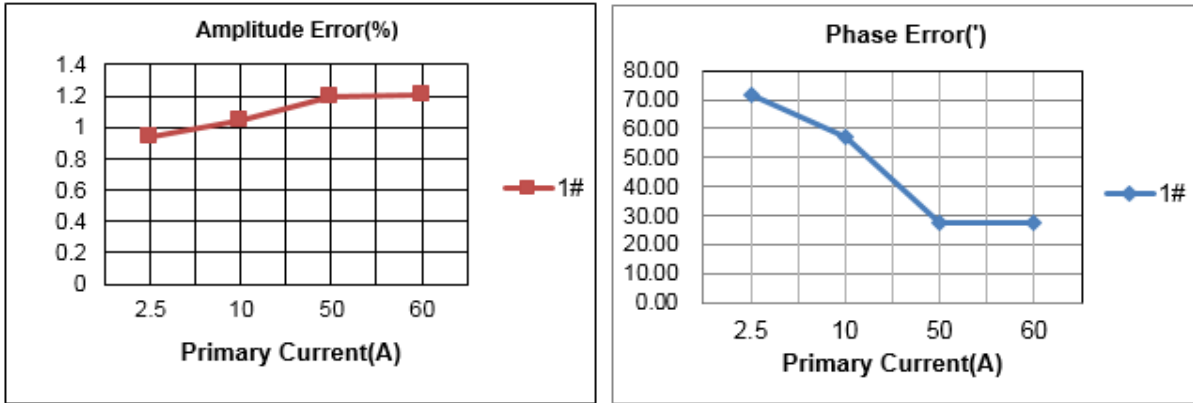

## AC Current Transformer 50/60Hz Mini Precision Current Transformers CT05-3 Series

top-th@thic.net

RoHS Compliant  
CE/UL- Approved

Part Number	Electrical Characteristic				Photo
	Current Ratio MAX	Accuracy Class(%)	Turns Ratio (Np:Ns)	RL	
CT053100XX	50A/50mA	0.1~5	1:1000	/	 
CT053XXXXX	50A/XXmA	0.1~10	Customer designed	/	

Minimum Input Current: from 2.5A

Maximum Input Current: up to 60A

Output Curve (CT053100S)