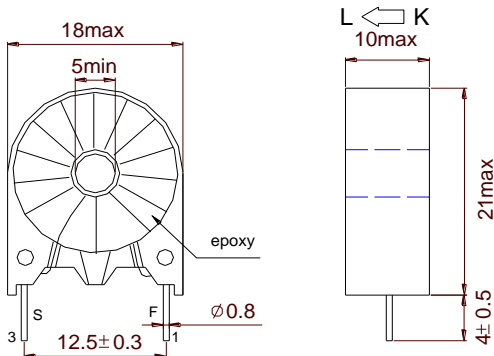

## AC Current Transformer 50/60Hz Mini Precision Current Transformers CT05-3 Series

top-th@thic.net

RoHS Compliant  
CE/UL- Approved

Part Number	Electrical Characteristic				Photo
	Current Ratio MAX	Accuracy Class(%)	Turns Ratio (Np:Ns)	RL	
CT053100XX	50A/50mA	0.1~5	1:1000	/	 
CT053XXXXX	50A/XXmA	0.1~10	Customer designed	/	

Minimum Input Current: from 2.5A

Maximum Input Current: up to 60A

Output Curve (CT053100S)

### Mechanical Dimensions in mm